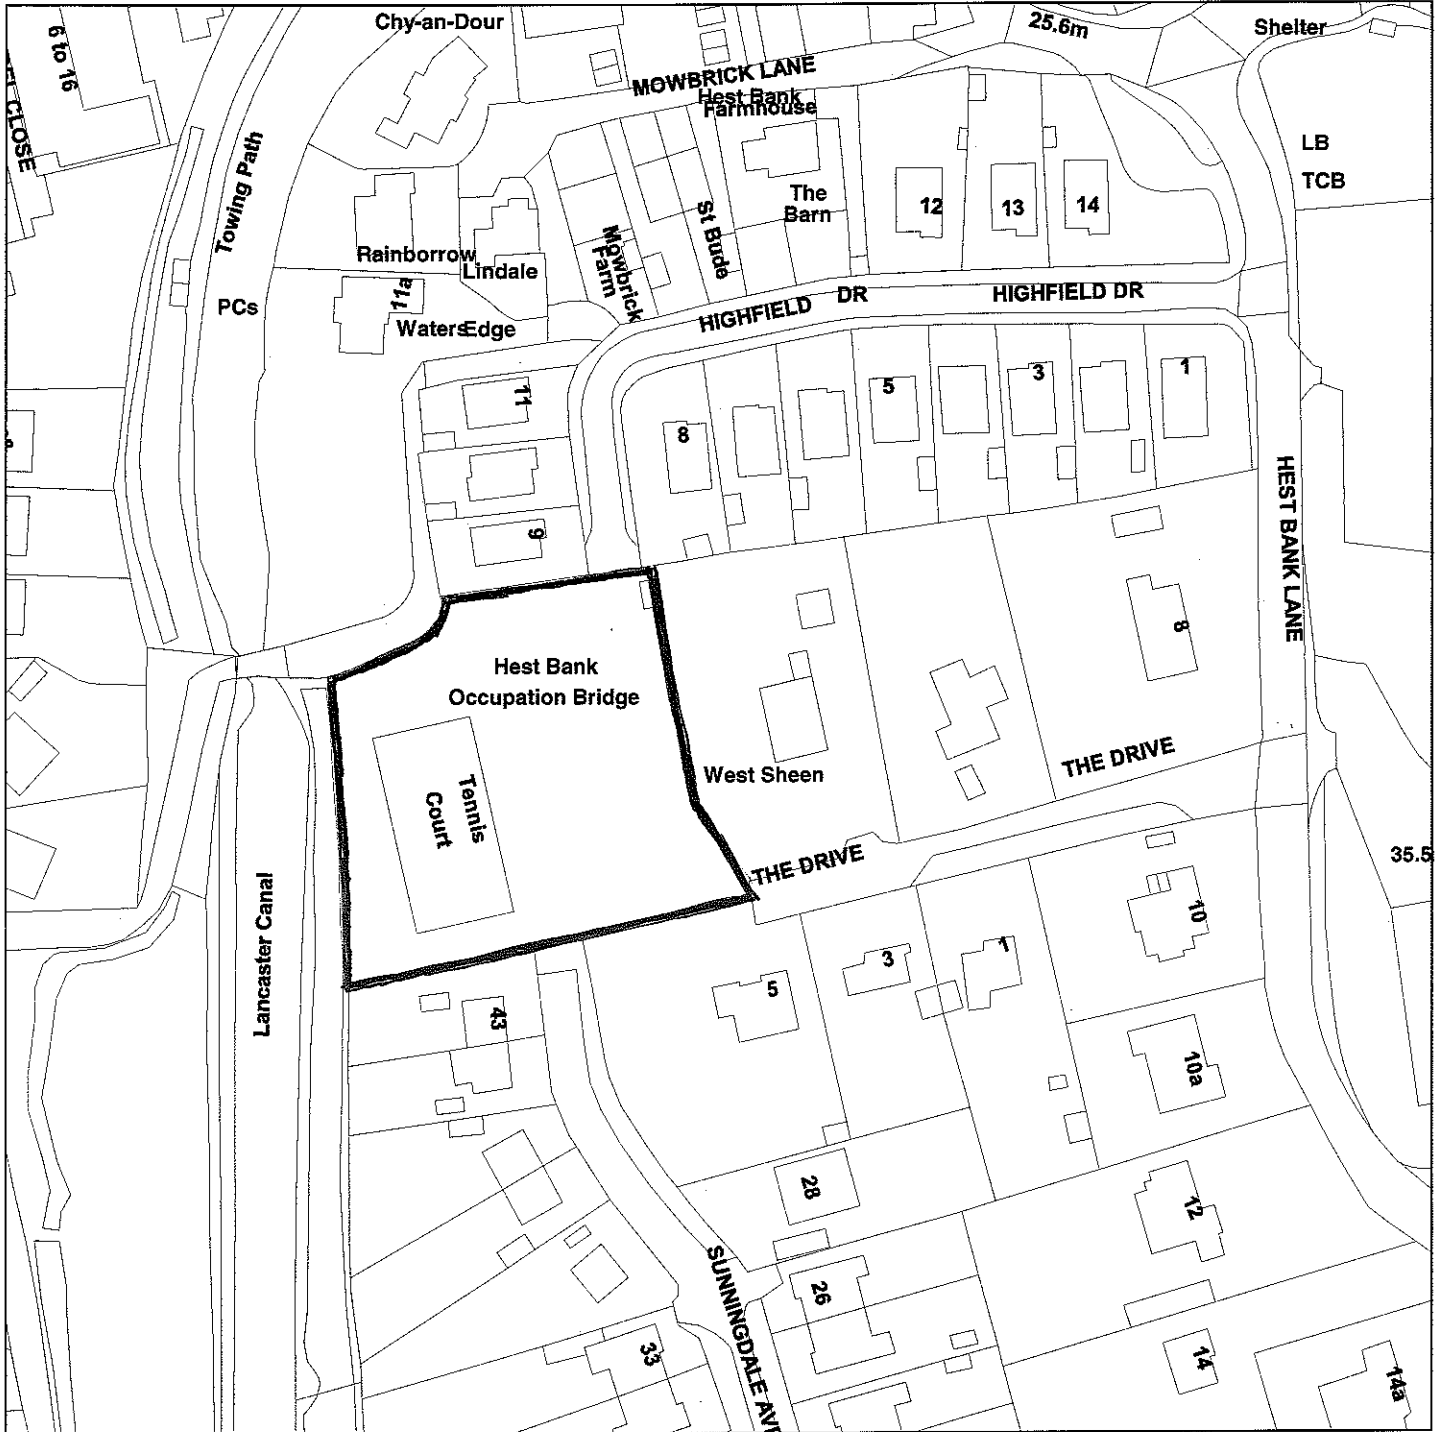

09/00465/OUT

West Sheen. 2 The Drive, Hest Bank

GIS by ESRI (UK)

Scale : 1:1250

Reproduced from the Ordnance Survey map with the permission of the Controller of Her Majesty's Stationery Office © Crown Copyright 2000.

Unauthorised reproduction infringes Crown Copyright and may lead to prosecution or civil proceedings.

<b>Organisation</b>	Lancaster City Council
<b>Department</b>	Planning
<b>Comments</b>	
<b>Date</b>	11 September 2009
<b>SLA Number</b>	078379 2003